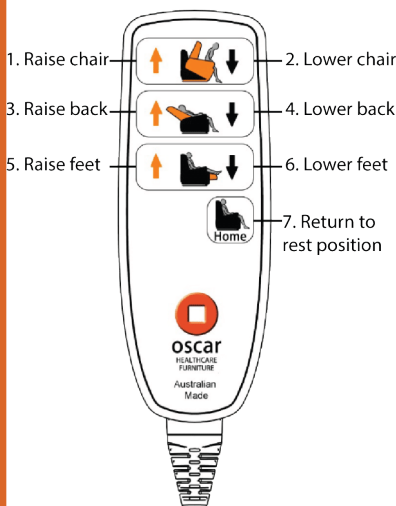

Product Usage Card

M5 Bariatric Lift-Recline Chair

Applies to: M5 650 (250kg weight capacity)
and M5 850 (320kg weight capacity).

Do not sit on the
footrest

Assist footrest by
lifting feet

Do not drop into chair
when partially raised

Fully raise seat before
sitting

- Do not exceed the M5 650's 250kg, and the M5 850's 320kg, weight capacity.
- Do not place anything over power cords, pass any power cords through the chair or drag the chair by power cords.
- Do not allow children to play on the mechanised furniture. Ensure all persons are clear of the chair when operating.
- The handset is water resistant only and can be wiped over but should not be immersed in liquid.
- The occupant must ease themselves into the chair in the raised position. Slumping or dropping into the chair may damage the mechanism or motor and void the warranty.
- Follow the fabric care instructions label provided with the chair.

Linak Motor and Hand Control

Charge the battery for 24 hours prior to first use.

Specifications: The supply voltage is 240 volts AC, 50Hz. A battery charger external to the motor reduces the voltage entering the chair to 24 volts DC. Both motors and the hand control operate at 24 volts DC.

The calibration of motors and functions in your lift chair are pre-set from the factory and should not require adjustment for the life of the chair. In the event of a service issue, contact Oscar Furniture. When the chair beeps, re-charge for 24 hours. Do not allow the battery to run flat. The fully charged battery can provide approximately 30 cycles of use.

For assistance to sit: Half recline the back (4); raise the seat (1); lean into the seat; lower the chair (2); Home (7) returns to rest position.

For assistance to stand: Half recline back (4); raise the seat (1); stand away from the chair. Home (7) returns to rest position.

Oscar Furniture Pty Ltd | 6 King Drive, Horsham, Vic, 3400

Tel: 03 5381 1404 | Fax: 03 5382 0766

ABN: 24 141 256 199

E sales@oscarfurniture.com.au

W www.oscarfurniture.com.au