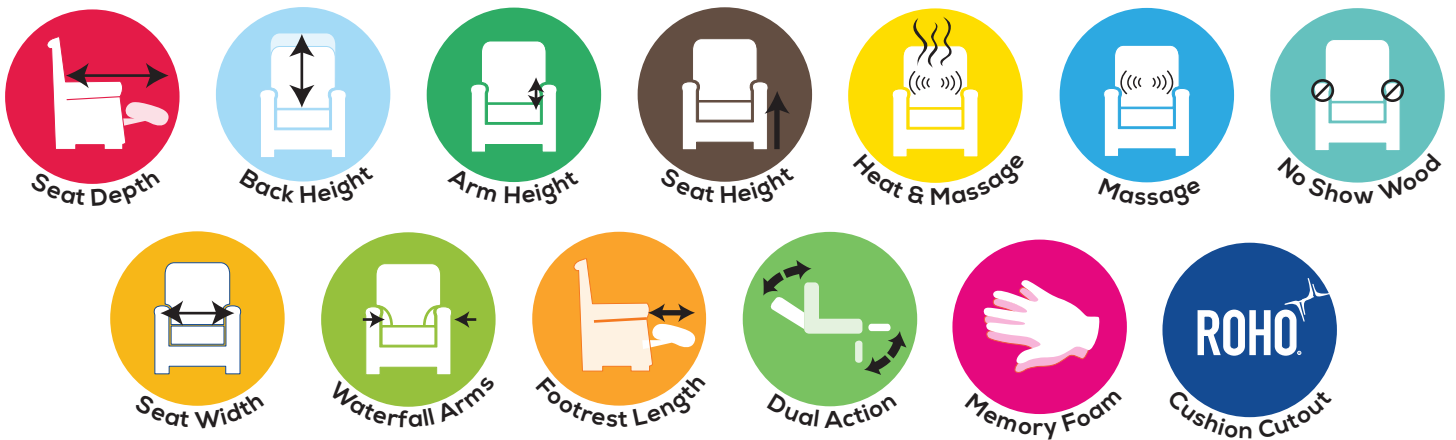

oscar
FURNITURE

B24 Lift-Recline Chair

All-day comfort chair

Features:

- 130kg lift capacity
- Large secure grab handle for ease of movement
- Optional dual motor to allow for more comfortable back and feet positions
- 24 volt battery system allowing for full day cordless operation
- Two sizes and "made to measure" options available

Options & Modifications:

Specifications:

Size	Seat Height	Arm Height	Back Height	Scapular Height	Seat Depth	Seat Width
A size	476mm	180mm	647mm	440mm	490mm	540mm
B size	496mm	190mm	688mm	481mm	520mm	540mm